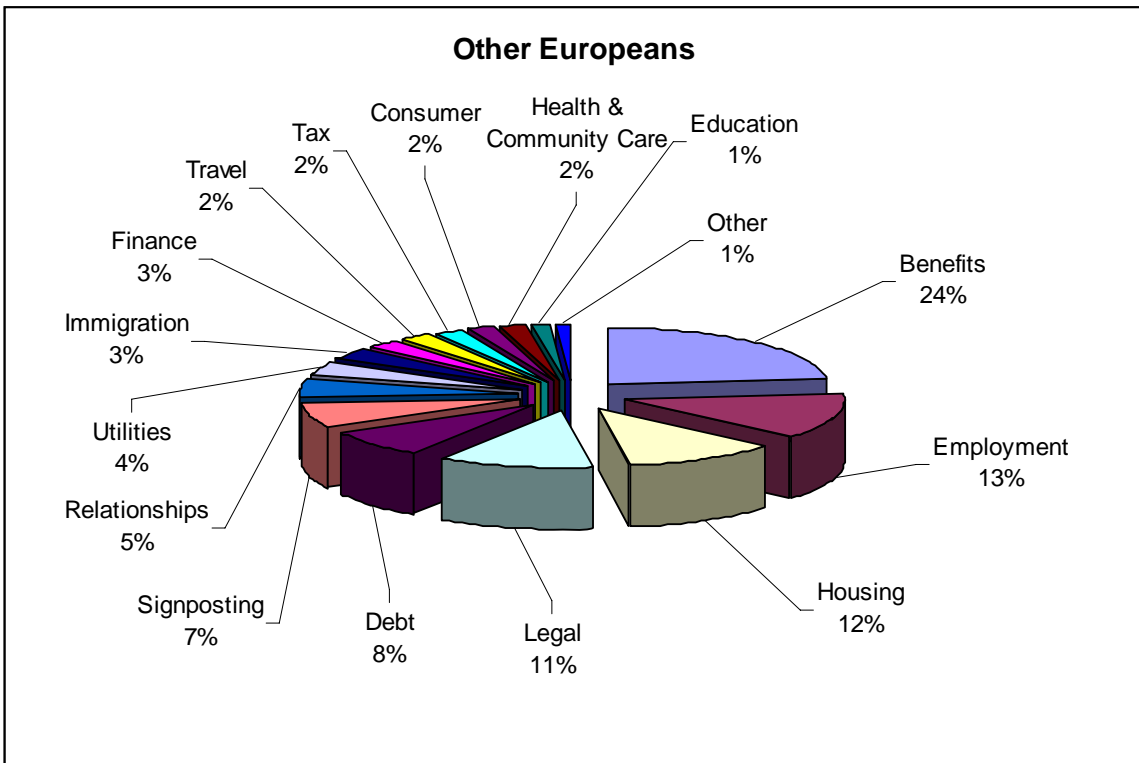

CAB – Foreign National Statistics
Cambridgeshire County and Peterborough
1ST April 2006 to 30th September 2006 (6 months)

Total number of non British clients handled by the bureau = 6516

This includes expatriates, migrant workers, visitors, refugees and illegal immigrants.

QUERIES RAISED

African Clients

Middle East Clients

South Americans & West Indians

USA, Canadians, Australians & New Zealanders