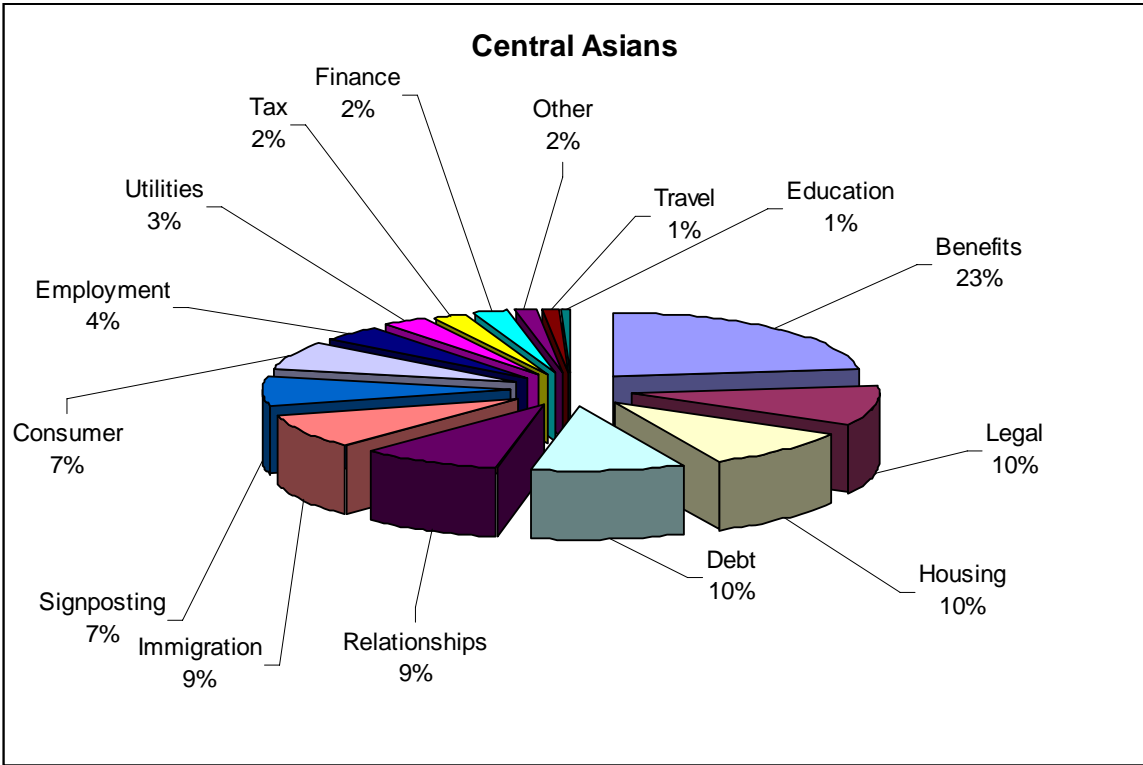

CAB – Foreign National Statistics
Cambridgeshire County and Peterborough
1ST April 2006 to 30th September 2006 (6 months)

Total number of non British clients handled by the bureau = 6516

This includes expatriates, migrant workers, visitors, refugees and illegal immigrants.

QUERIES RAISED

African Clients

Middle East Clients

South Americans & West Indians

USA, Canadians, Australians & New Zealanders