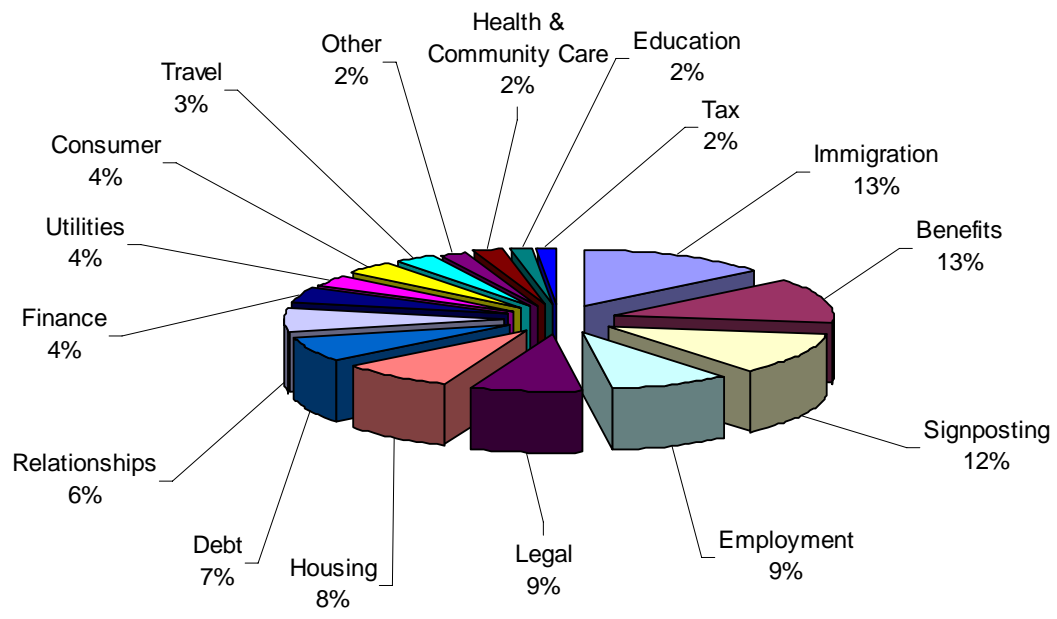

CAB – Foreign National Statistics
Cambridgeshire County and Peterborough
1ST April 2006 to 30th September 2006 (6 months)

Total number of non British clients handled by the bureau = 6516

This includes expatriates, migrant workers, visitors, refugees and illegal immigrants.

QUERIES RAISED

African Clients

Middle East Clients

South Americans & West Indians

USA, Canadians, Australians & New Zealanders