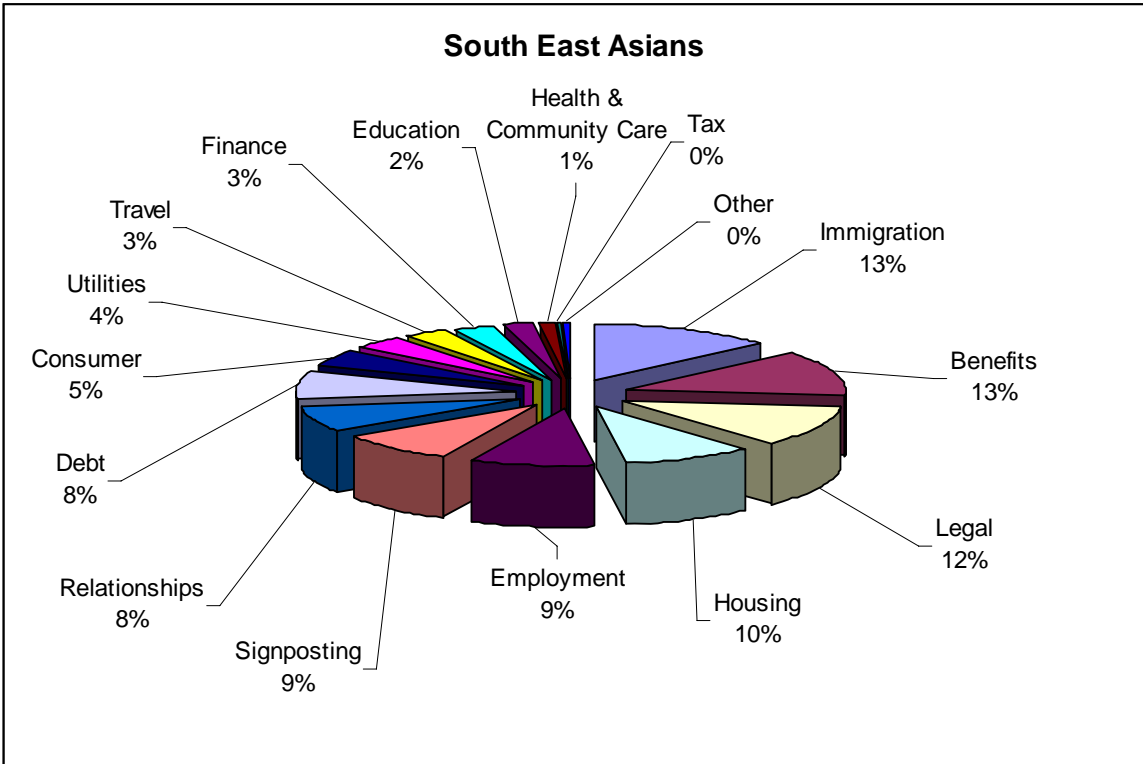

CAB – Foreign National Statistics
Cambridgeshire County and Peterborough
1ST April 2006 to 30th September 2006 (6 months)

Total number of non British clients handled by the bureau = 6516

This includes expatriates, migrant workers, visitors, refugees and illegal immigrants.

QUERIES RAISED

African Clients

Middle East Clients

South Americans & West Indians

USA, Canadians, Australians & New Zealanders