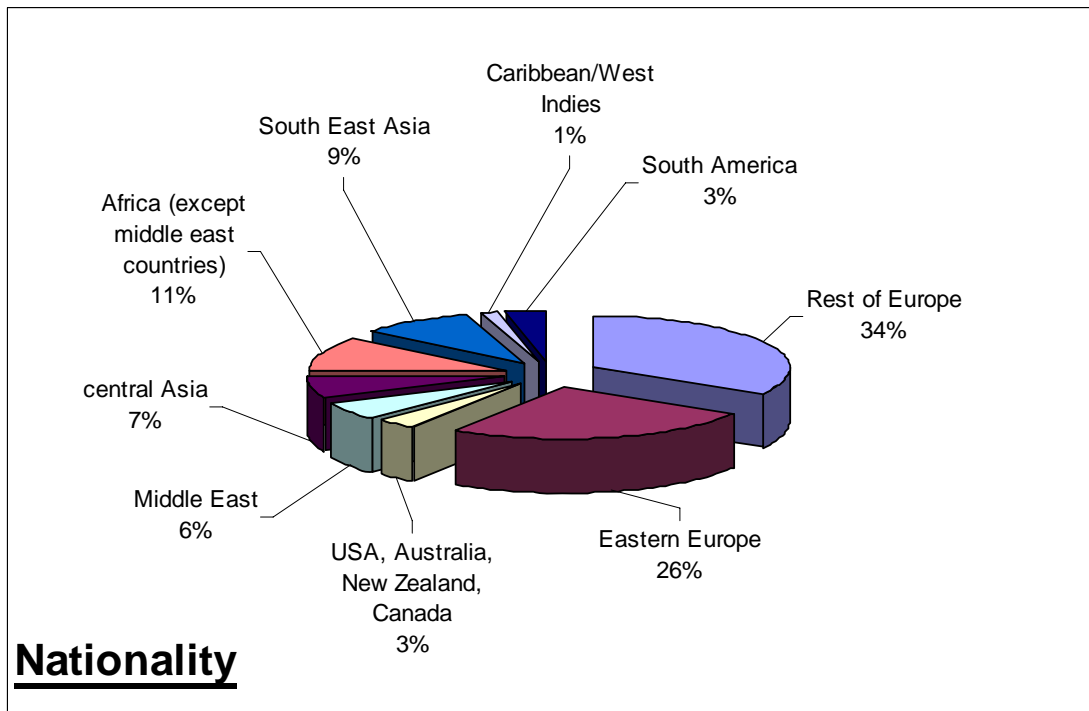

CAB – Foreign National Statistics
Cambridgeshire County and Peterborough
1ST April 2006 to 30th September 2006 (6 months)

Total number of non British clients handled by the bureau = 6516

This includes expatriates, migrant workers, visitors, refugees and illegal immigrants.

QUERIES RAISED

African Clients

Middle East Clients

South Americans & West Indians

USA, Canadians, Australians & New Zealanders