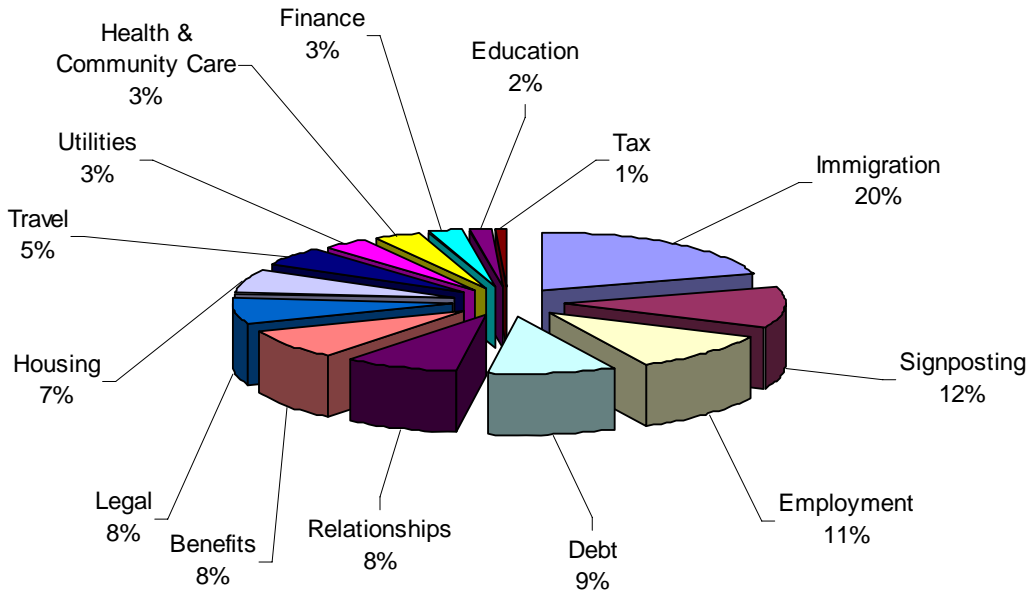

CAB – Foreign National Statistics
Cambridgeshire County and Peterborough
1ST April 2006 to 30th September 2006 (6 months)

Total number of non British clients handled by the bureau = 6516

This includes expatriates, migrant workers, visitors, refugees and illegal immigrants.

QUERIES RAISED

African Clients

Middle East Clients

South Americans & West Indians

USA, Canadians, Australians & New Zealanders