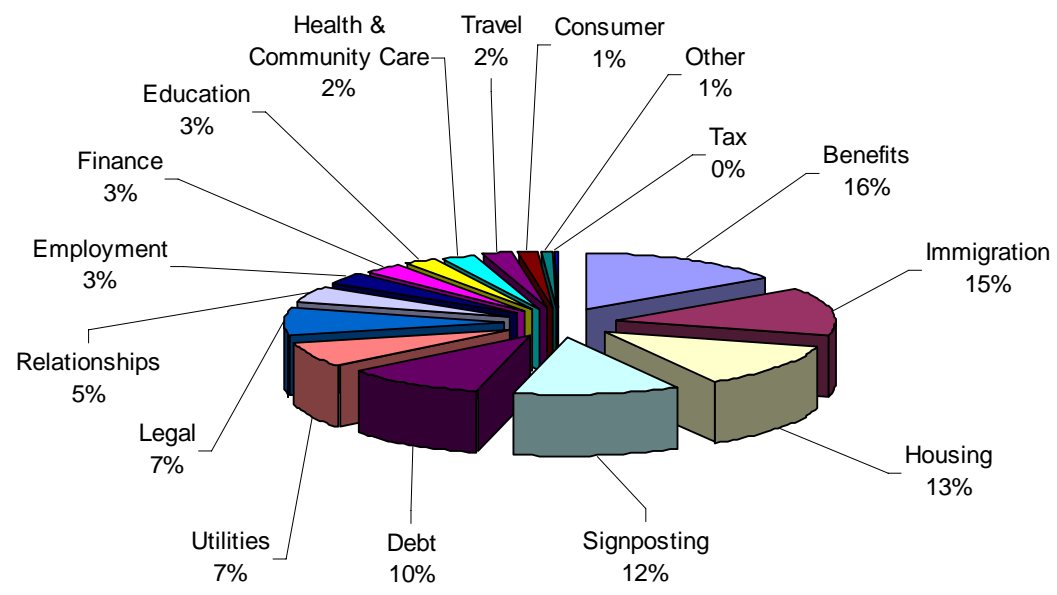

CAB – Foreign National Statistics
Cambridgeshire County and Peterborough
1ST April 2006 to 30th September 2006 (6 months)

Total number of non British clients handled by the bureau = 6516

This includes expatriates, migrant workers, visitors, refugees and illegal immigrants.

QUERIES RAISED

African Clients

Middle East Clients

South Americans & West Indians

USA, Canadians, Australians & New Zealanders