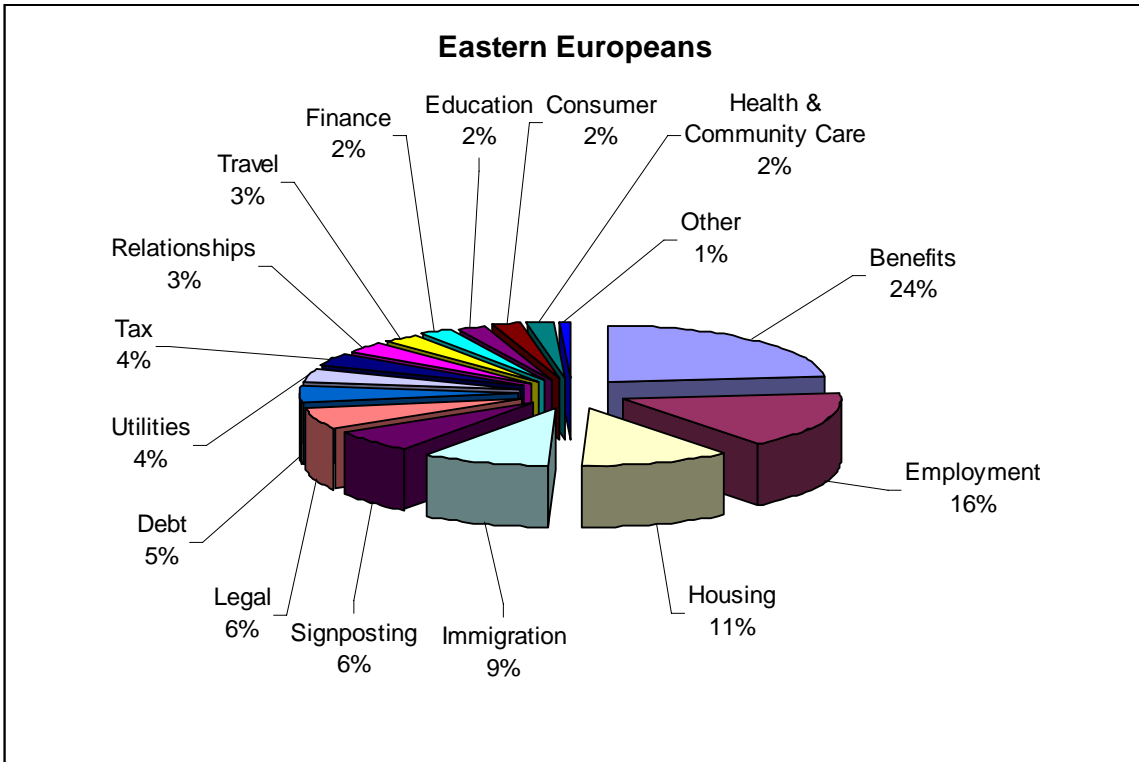

CAB – Foreign National Statistics
Cambridgeshire County and Peterborough
1ST April 2006 to 30th September 2006 (6 months)

Total number of non British clients handled by the bureau = 6516

This includes expatriates, migrant workers, visitors, refugees and illegal immigrants.

QUERIES RAISED

African Clients

Middle East Clients

South Americans & West Indians

USA, Canadians, Australians & New Zealanders